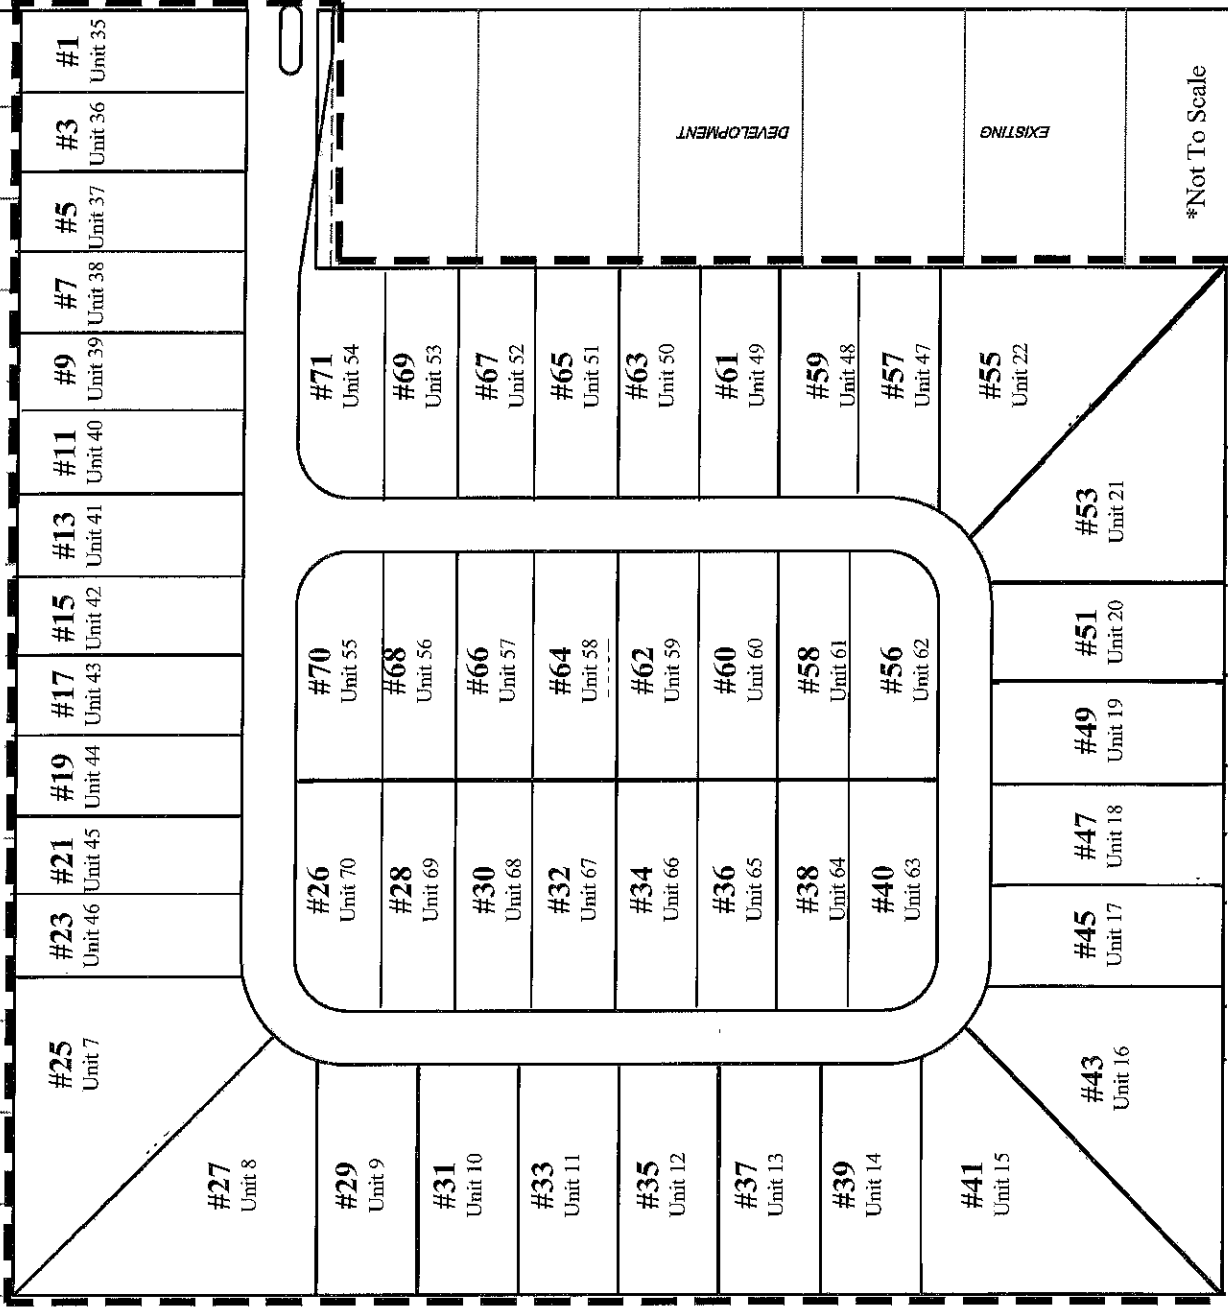

CIVIC #
Unit #

BRIGHTON LANE

HESPELEER STREET

PUBLIC RESERVE

*Not To Scale